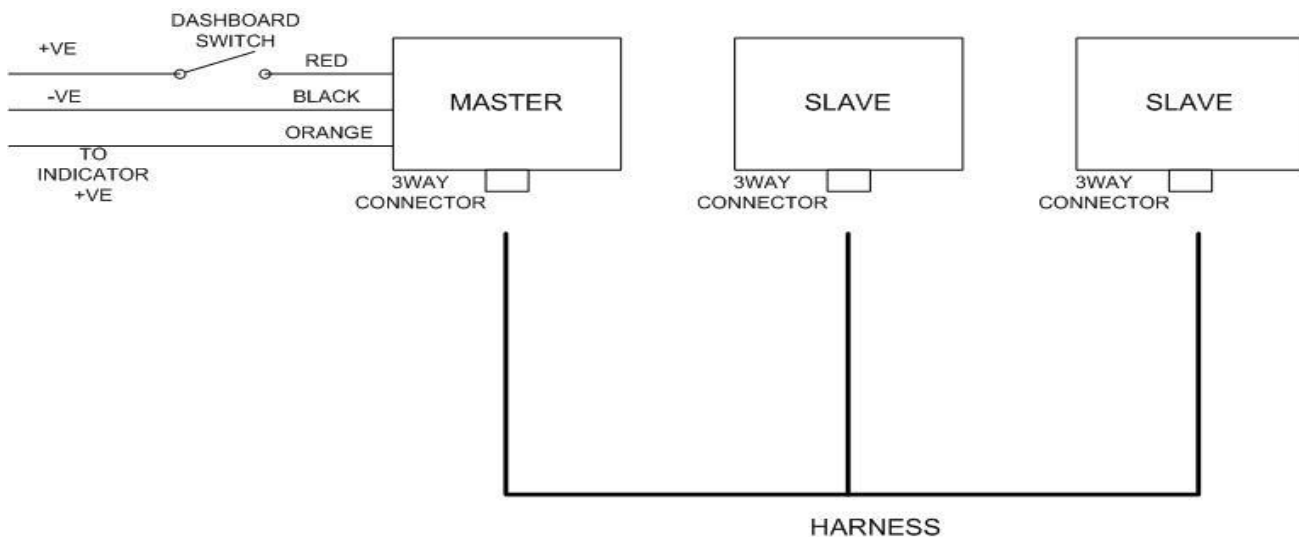

FITTING INSTRUCTIONS

12 Churchill way, Fleckney, Leicester, LE8 8UD

0116 2402 968

<https://amber-valley.com/>

Sideminder Complete Fitting Instructions

1. Orange lead to the indicator positive
2. Black lead to a good earth
3. Red lead (via a dashboard mounted switch) to a positive feed
4. Blue lead to the opposite hand of the Hazard Warning System

Fitting Instructions For Part Numbers: AVSM15CLH, AVSM15CRH