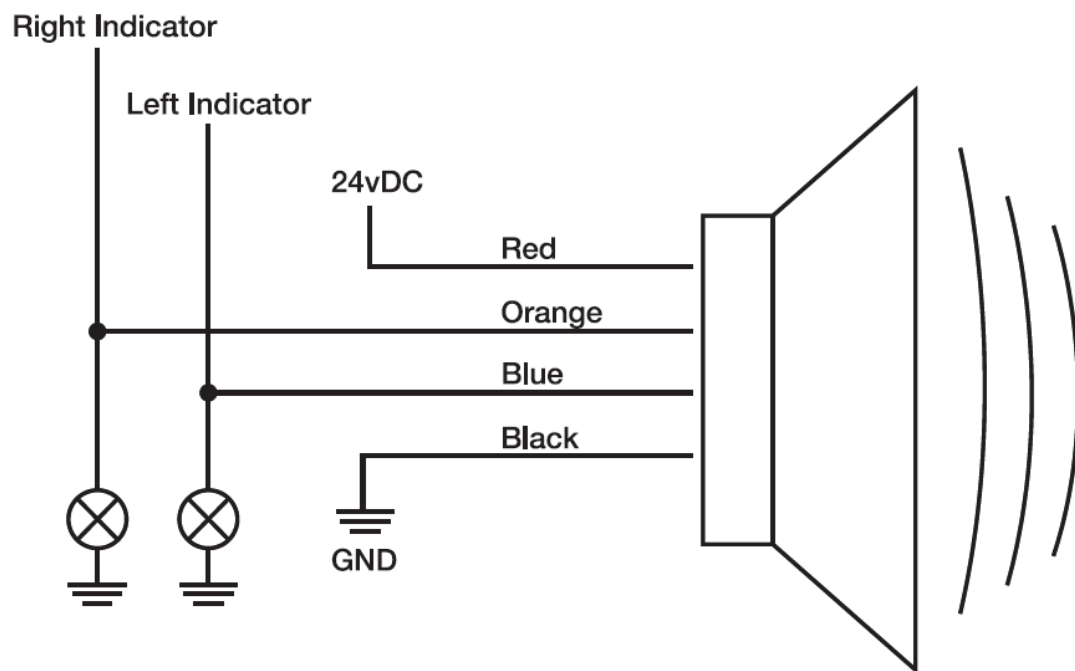

## Sideminder Fitting Instructions

- Please ensure all wiring connections are sealed to prevent water ingress
- All wiring should be adequately protected using conduit where necessary. Avoid running wires across moving parts
- Siren should be positioned facing outwards towards the near side of the road to ensure maximum volume level for pedestrians / cyclists. Do not cover the siren

### Left Hand Diagram

IP67 rated  
Rated Voltage: 24vDC  
Max current draw: 250mA

## Right Hand Diagram

IP67 rated  
Rated Voltage: 24vDC  
Max current draw: 250mA

Sideminder Fitting Instructions For Part Numbers: AVSM14CLH, AVSM14CRH