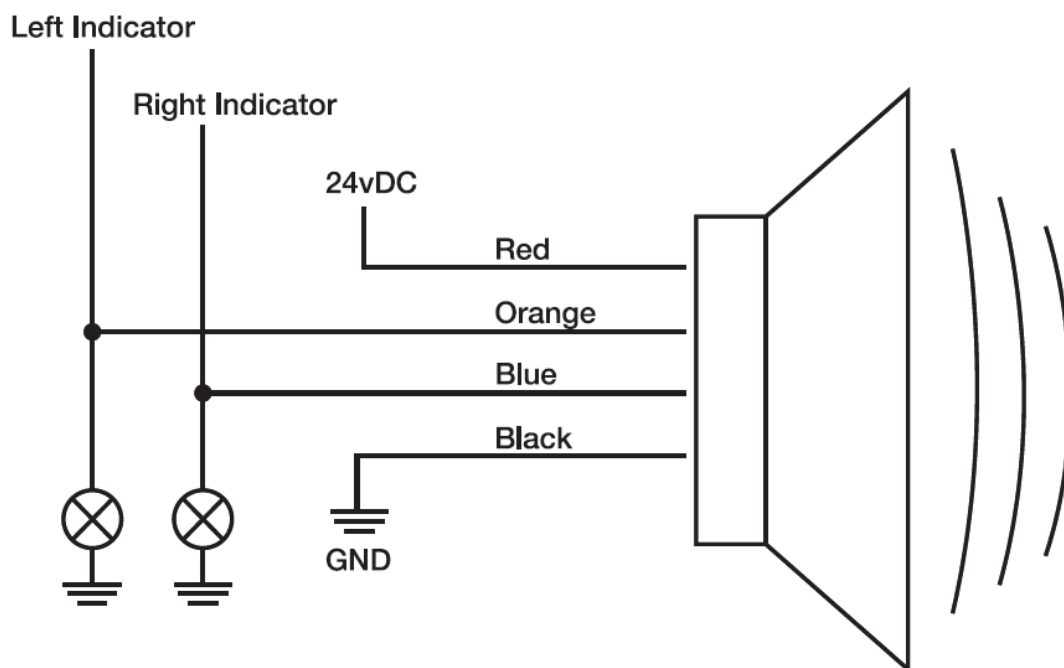

# FITTING INSTRUCTIONS

12 Churchill way, Fleckney, Leicester, LE8 8UD

0116 2402 968

<https://amber-valley.com/>

## Sideminder Fitting Instructions

- Please ensure all wiring connections are sealed to prevent water ingress
- All wiring should be adequately protected using conduit where necessary. Avoid running wires across moving parts
- Siren should be positioned facing outwards towards the near side of the road to ensure maximum volume level for pedestrians / cyclists. Do not cover the siren

### Left Hand Diagram

IP67 rated  
Rated Voltage: 24vDC  
Max current draw: 250mA

## Right Hand Diagram

IP67 rated  
Rated Voltage: 24vDC  
Max current draw: 250mA

Sideminder Fitting Instructions For Part Numbers: AVSM14CLH, AVSM14CRH